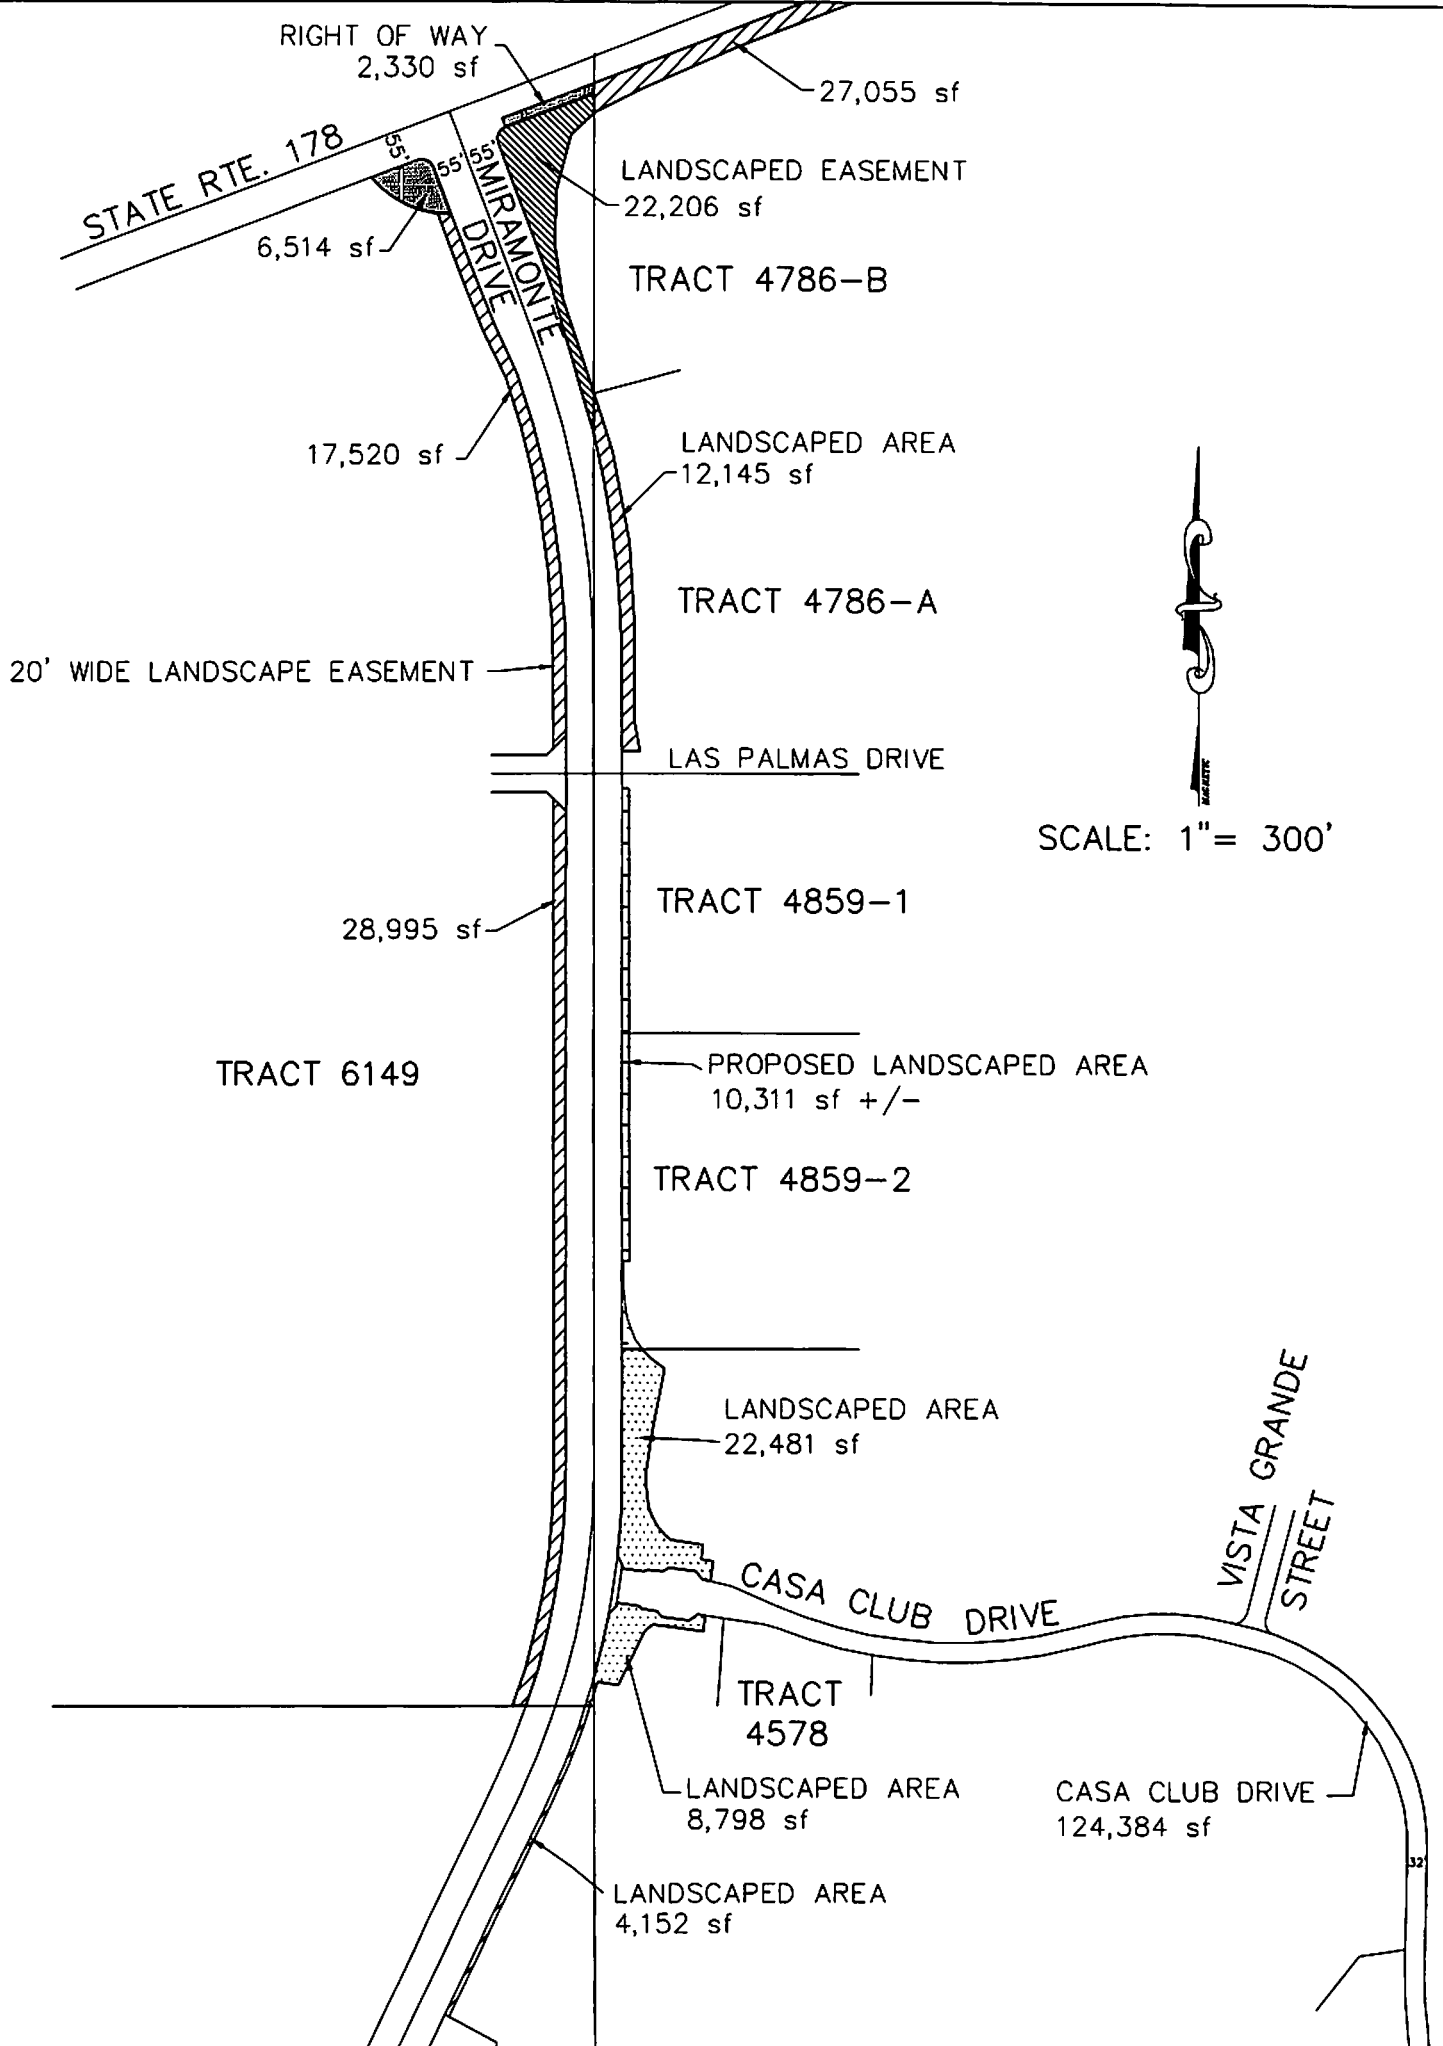

STATE RTE. 178

2,330 sf

27,055 sf

6,514 sf

22,206 sf

TRACT 4786-B

48,422 sf

12,145 sf

TRACT 4786-A

LAS PALMAS DRIVE

TRACT 4859-1

TRACT 6149

TRACT 4859-2

12,410 sf

CASA CLUB DRIVE

SCALE: 1" = 300'

SCALE: 1" = 300'

SCALE: 1" = 300'